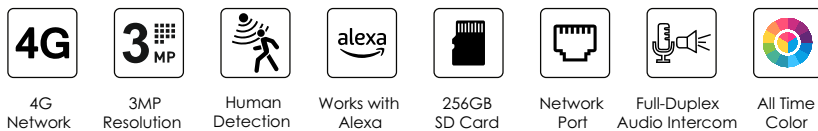

# 3MP 4G Bullet All Time Color Camera

## FEATURES

- 3MP (2304 x 1296) Resolution
- All Time Color Vision
- Full Duplex Audio Intercom (Built-in High Sensitivity Mic & Speaker)
- Support 10x Digital Zoom
- Area Motion Detection, Humanoid Detection, Push Realtime Notification on the Application
- Mobile Notification on Human & Motion Detection
- Customized Pre-recorded Voice Alarm
- Support Micro SD Card up to 256GB & Cloud Storage(Optional)
- Compression : H.264 / H.265 / H.265+
- 4G Essecoud. QR code for Easy to add camera in the app
- Monitoring : Mobile/PC Software (Essecoud)
- Alexa Support

## Technical Specifications

<b>Product Code</b>	<b>UV-4GC-TA30T2</b>
Image Sensor	1/2.8" CMOS Sensor
Resolutions	3MP (2304 x 1296)
Lens	4mm
IR LED	9 IR Array
IR Distance	30 Meters
White LED	9 White Array
White LED Distance	20 Meters
Min Illumination	Color: 0.01 Lux, Black & White: 0.001 Lux
Day & Night	IR-cut Auto ICR
Light Mode	Full Color / Infrared / Intelligent
Viewing Angle	Horizontal: 75°, Vertical: 59°, Diagonal: 88°
Video Streaming	Main Stream: 2304 x 1296 / 15 fps Sub Stream: 800 x 448 / 15 fps
Audio Input/Output	Two way audio, Built in microphone and speakers
Audio Compression Standard	AAC/G711A
Zoom	10x Digital
DNR	3D Digital Noise Reduction
White Balance	Auto
WDR	D-WDR
Mirror/Flip	On / Off
Electronic Shutter	Auto